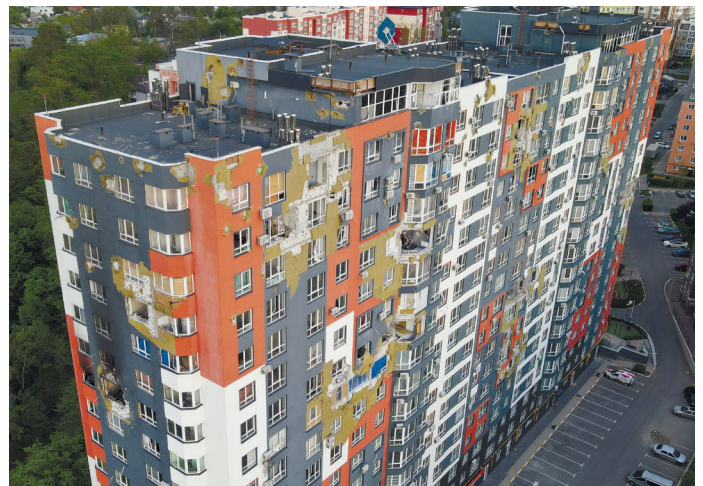

SYNERGY 2+ RESIDENTIAL COMPLEX

Irpın, Novooskolska St, 2e, 2g.
Built in 2018.

📍 G6C6+CP6

BEFORE THE WAR

Built: 2 houses, 406 apartments, 23.6 thousand square meters of housing.

There are 1020 inhabitants.

The complex has a good location in a developed city district and at the same time, a cozy location next to a green park surrounded by ancient oaks.

There is a kindergarten, a large chain store of toys and offices, beauty salons, a photo studio, shops, a pharmacy, etc. on the first floors of the residential complex.

There are modern playgrounds with hanging swings, sports items for climbing and a slide-pipe on the territory of the complex.

The residential area of the complex has unique landscaping solutions with colorful trees and shrubs. In the spring, residents walk along the paths among the blossoming sakura trees and admire the blooming flowers.

AFTER THE RASHISTS INVASION

Damaged: roofs, apartment doors and entrance groups, playgrounds and landscaping.

Large-scale destruction of house facades. There are completely destroyed apartments.

Windows and doors in business premises were broken.

Blast-broken windows and walls in apartments.

The preliminary cost of the work is €811 311